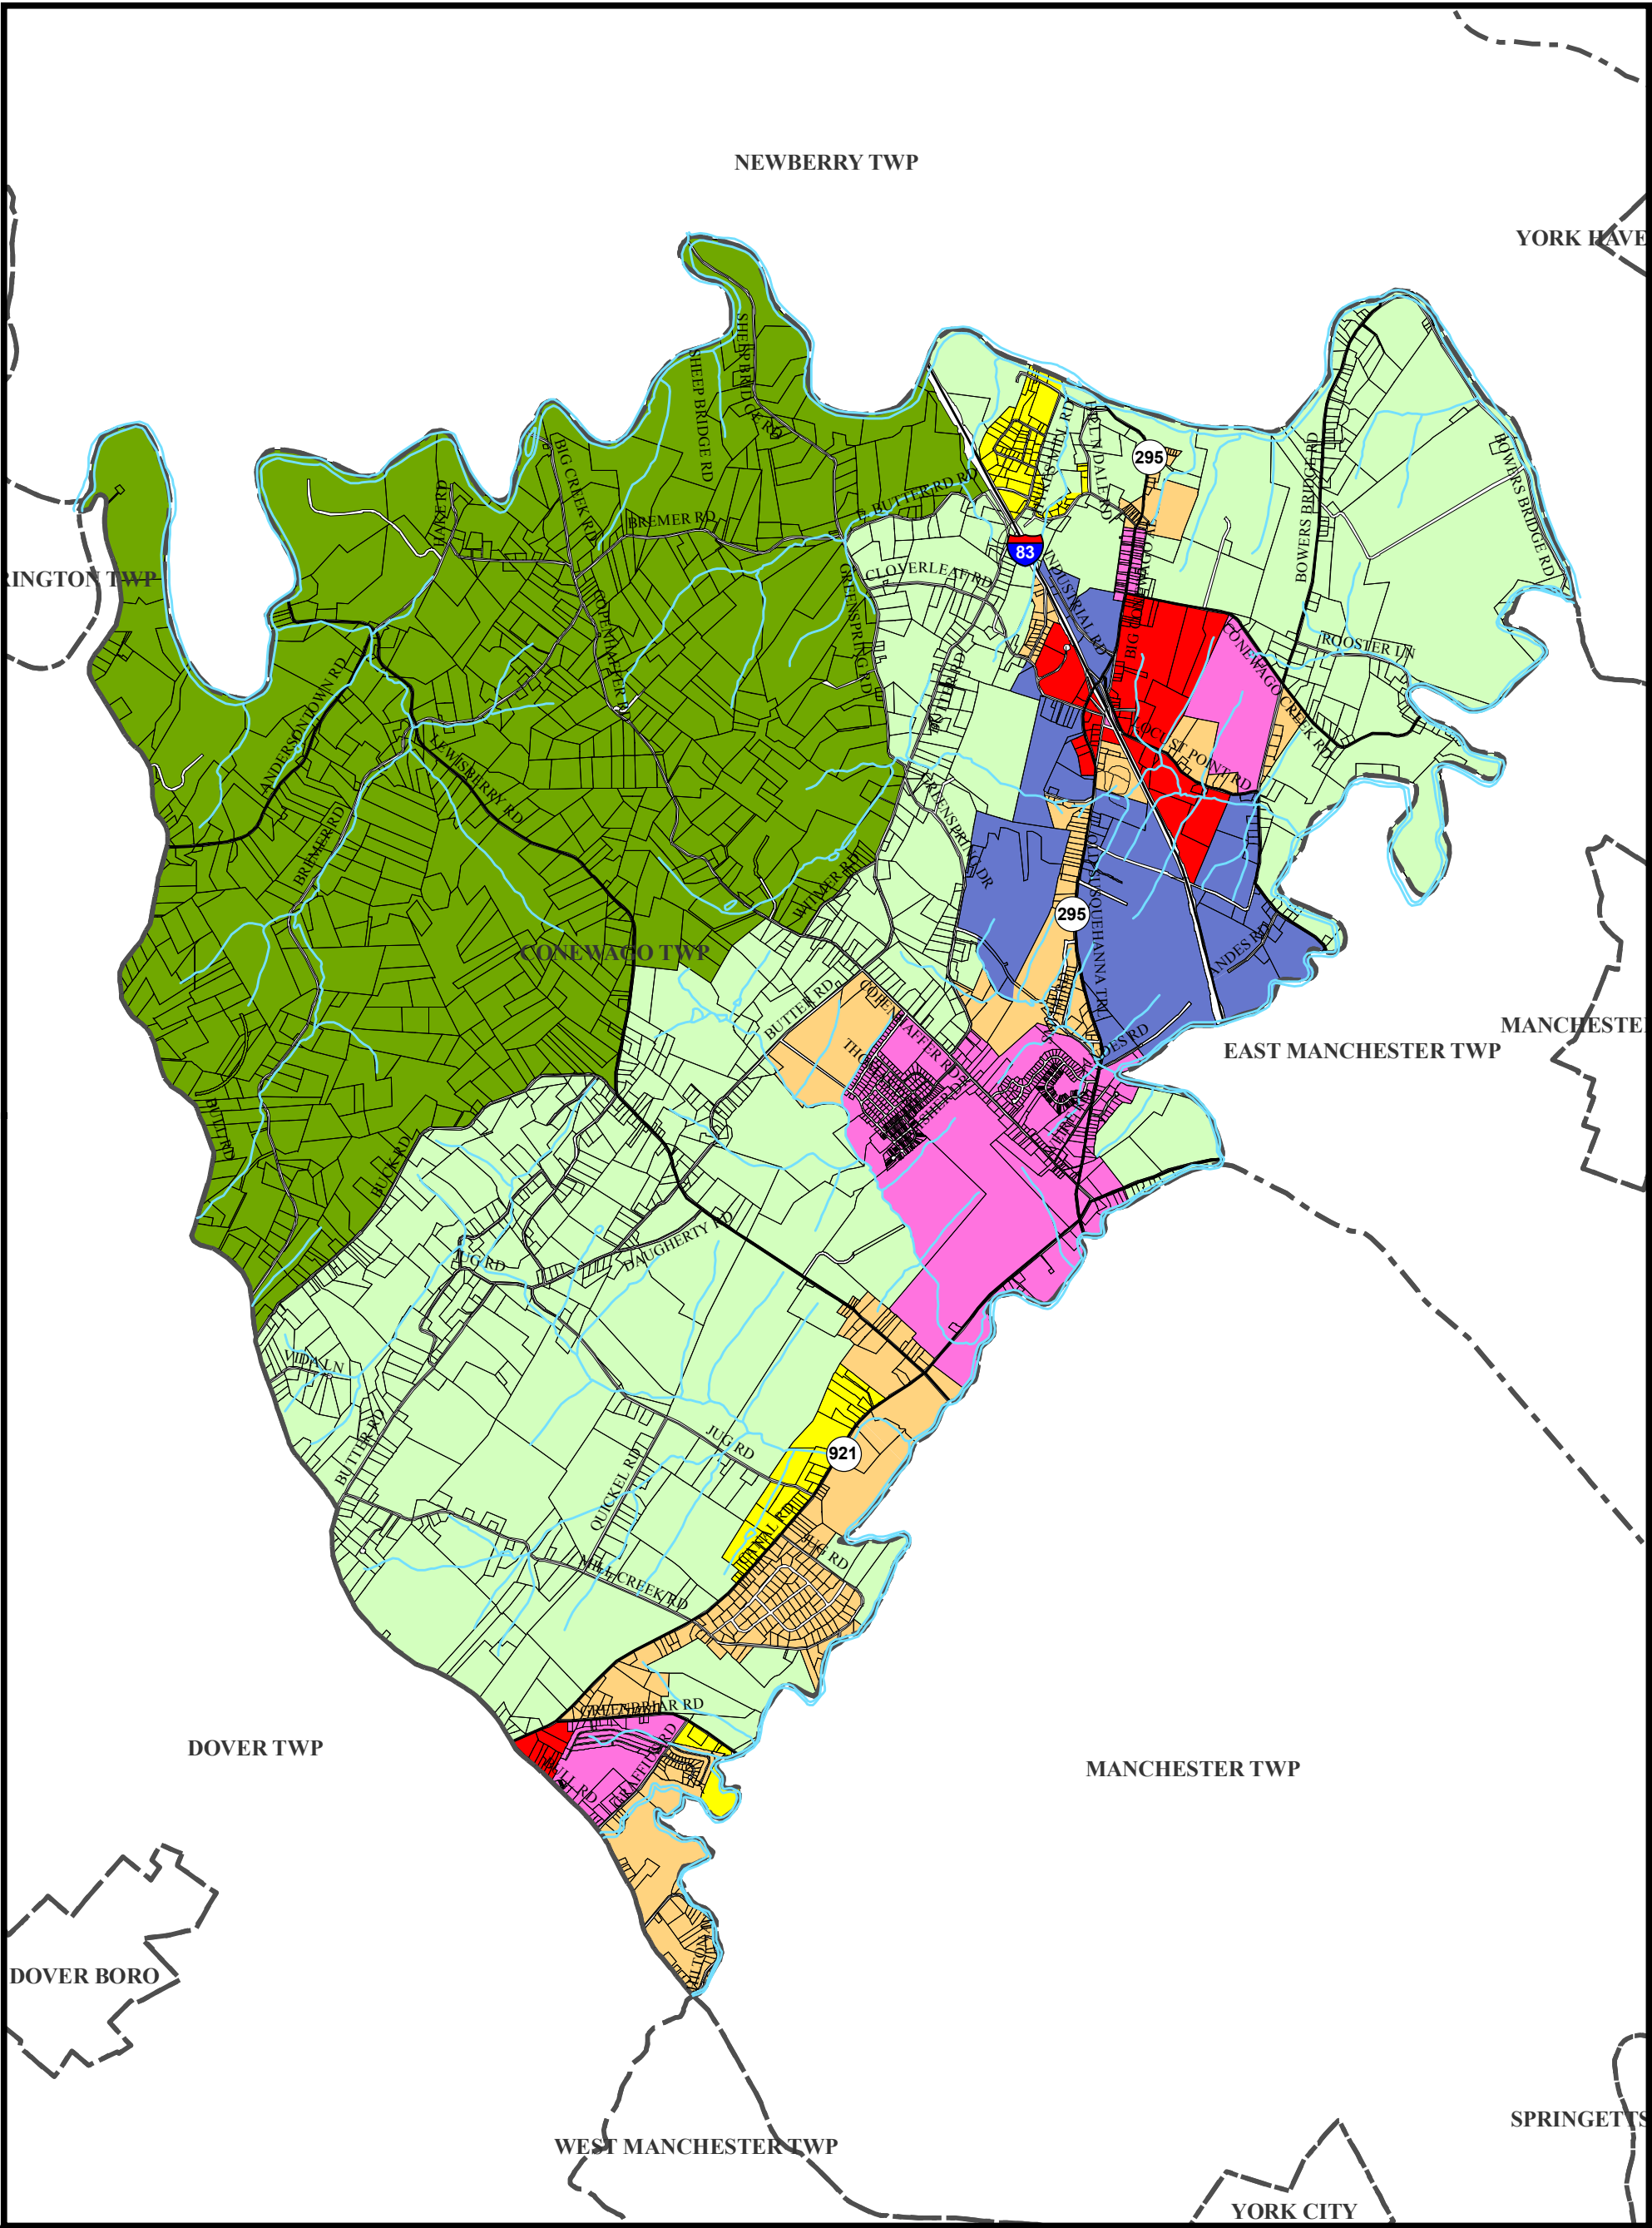

NEWBERRY TWP

READING
1047 North Park Road
PO Box 6307
Reading, PA 19610-0307
610.621.2000
F. 610.621.2001

LEHIGH VALLEY
MacArthur Office Plaza, Suite 401
3722 Lehigh Street
Whitehall, PA 18052-3439
610.433.4188
F. 610.433.3499

US VIRGIN ISLANDS
PO Box 8393
St. Thomas, USVI 00801
340.777.7275
F. 340.777.7280

SSM
SPOTTS | STEVENS | McCOY
Engineers and Consultants
ssmgroup.com

August 3, 2009
G:\projects\w100000\w109260\w0001\projects\p11x17_size\zoning draft.mxd

Data source: York Co. GIS; SSM

Zoning Districts

- Conservation (Cv)
- Agriculture (A)
- Low Density Residential (R-1)
- Medium Density Residential (R-2)
- Commercial (C)
- Industrial (I)
- Village (V)

- Stream
- Major Road
- Street
- parcels
- Municipal Boundary